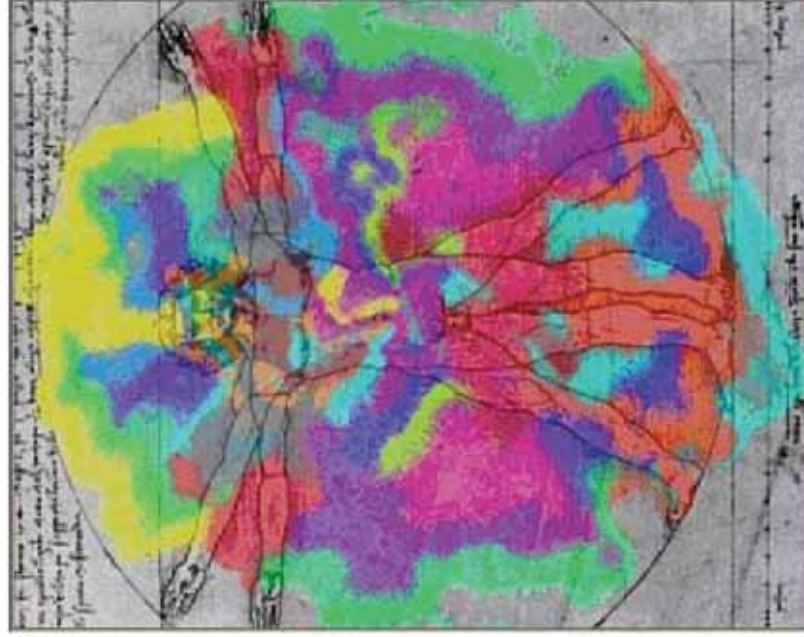

Effect of the Origin of Life Symbols

Energy balance without a Mobile Care

Crown Chakra	58 %
Forehead / 3 rd Eye Chakra	55 %
Throat Chakra	28 %
Heart Chakra	42 %
Navel Chakra / Solar Plexus	73 %
Sexual- / Sacral-Chakra	81 %
Root Chakra	41 %

White = Power supply
 Green / turquoise = optimal
 Yellow / Orange = slight lack of energy
 Red / dark red = severe energy shortage
 Violet / gray = Energy storage

Energy balance with a Mobile Care

Crown Chakra	50 %
Forehead / 3 rd Eye Chakra	54 %
Throat Chakra	30 %
Heart Chakra	67 %
Navel Chakra / Solar Plexus	79 %
Sexual- / Sacral-Chakra	74 %
Root Chakra	50 %