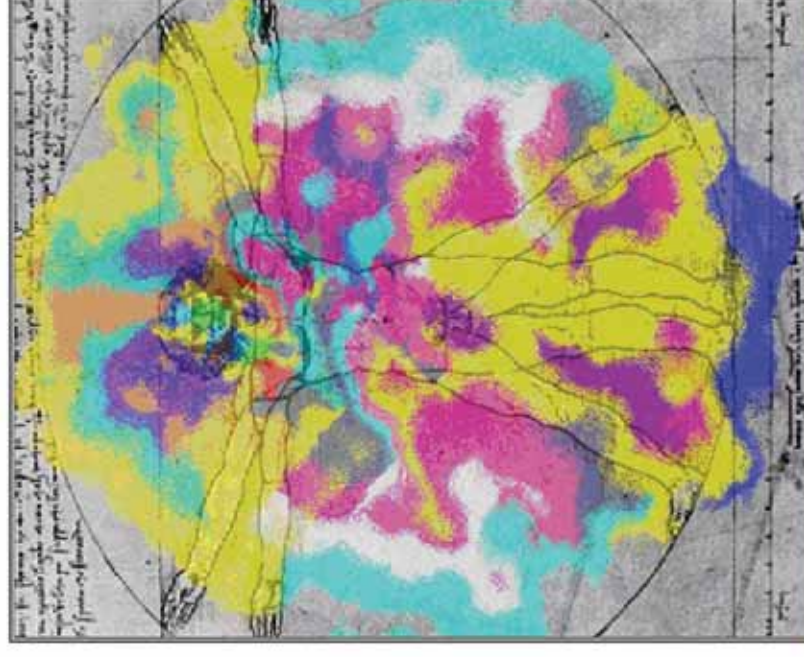

Effect of the Origin of Life Symbols

Energy balance without a Mobile Care

Crown Chakra	58 %
Forehead / 3 rd Eye Chakra	55 %
Throat Chakra	28 %
Heart Chakra	42 %
Navel Chakra / Solar Plexus	73 %
Sexual- / Sacral-Chakra	81 %
Root Chakra	41 %

White = Power supply
 Green / turquoise = optimal
 Yellow / Orange = slight lack of energy
 Red / dark red = severe energy shortage
 Violet / gray = Energy storage

Energy balance with a Mobile Care

Crown Chakra	50 %
Forehead / 3 rd Eye Chakra	54 %
Throat Chakra	30 %
Heart Chakra	67 %
Navel Chakra / Solar Plexus	79 %
Sexual- / Sacral-Chakra	74 %
Root Chakra	50 %